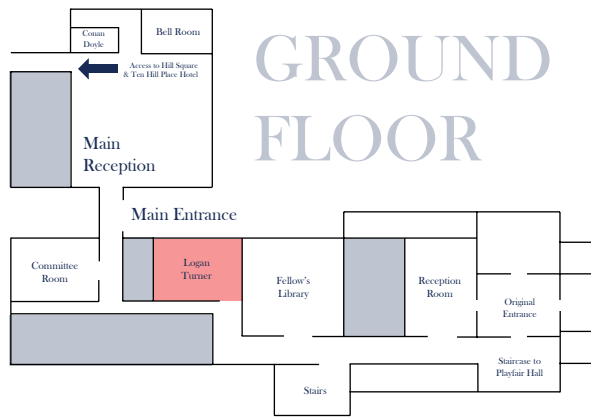

Playfair Building

Logan Turner Room

 Window

 Door

Measurements

Length (M) : 7
Width (M) : 5
Height (M) : 4.4
Area (Sq m): 37.62