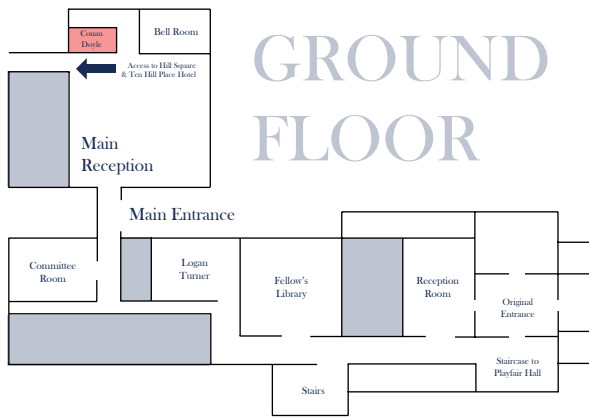

Playfair Building

Conan Doyle Room

Window

Door

Fireplace

Measurements

Length (M) : 7.5

Width (M) : 4.5

Height (M) :

Area (Sq m): 21.82